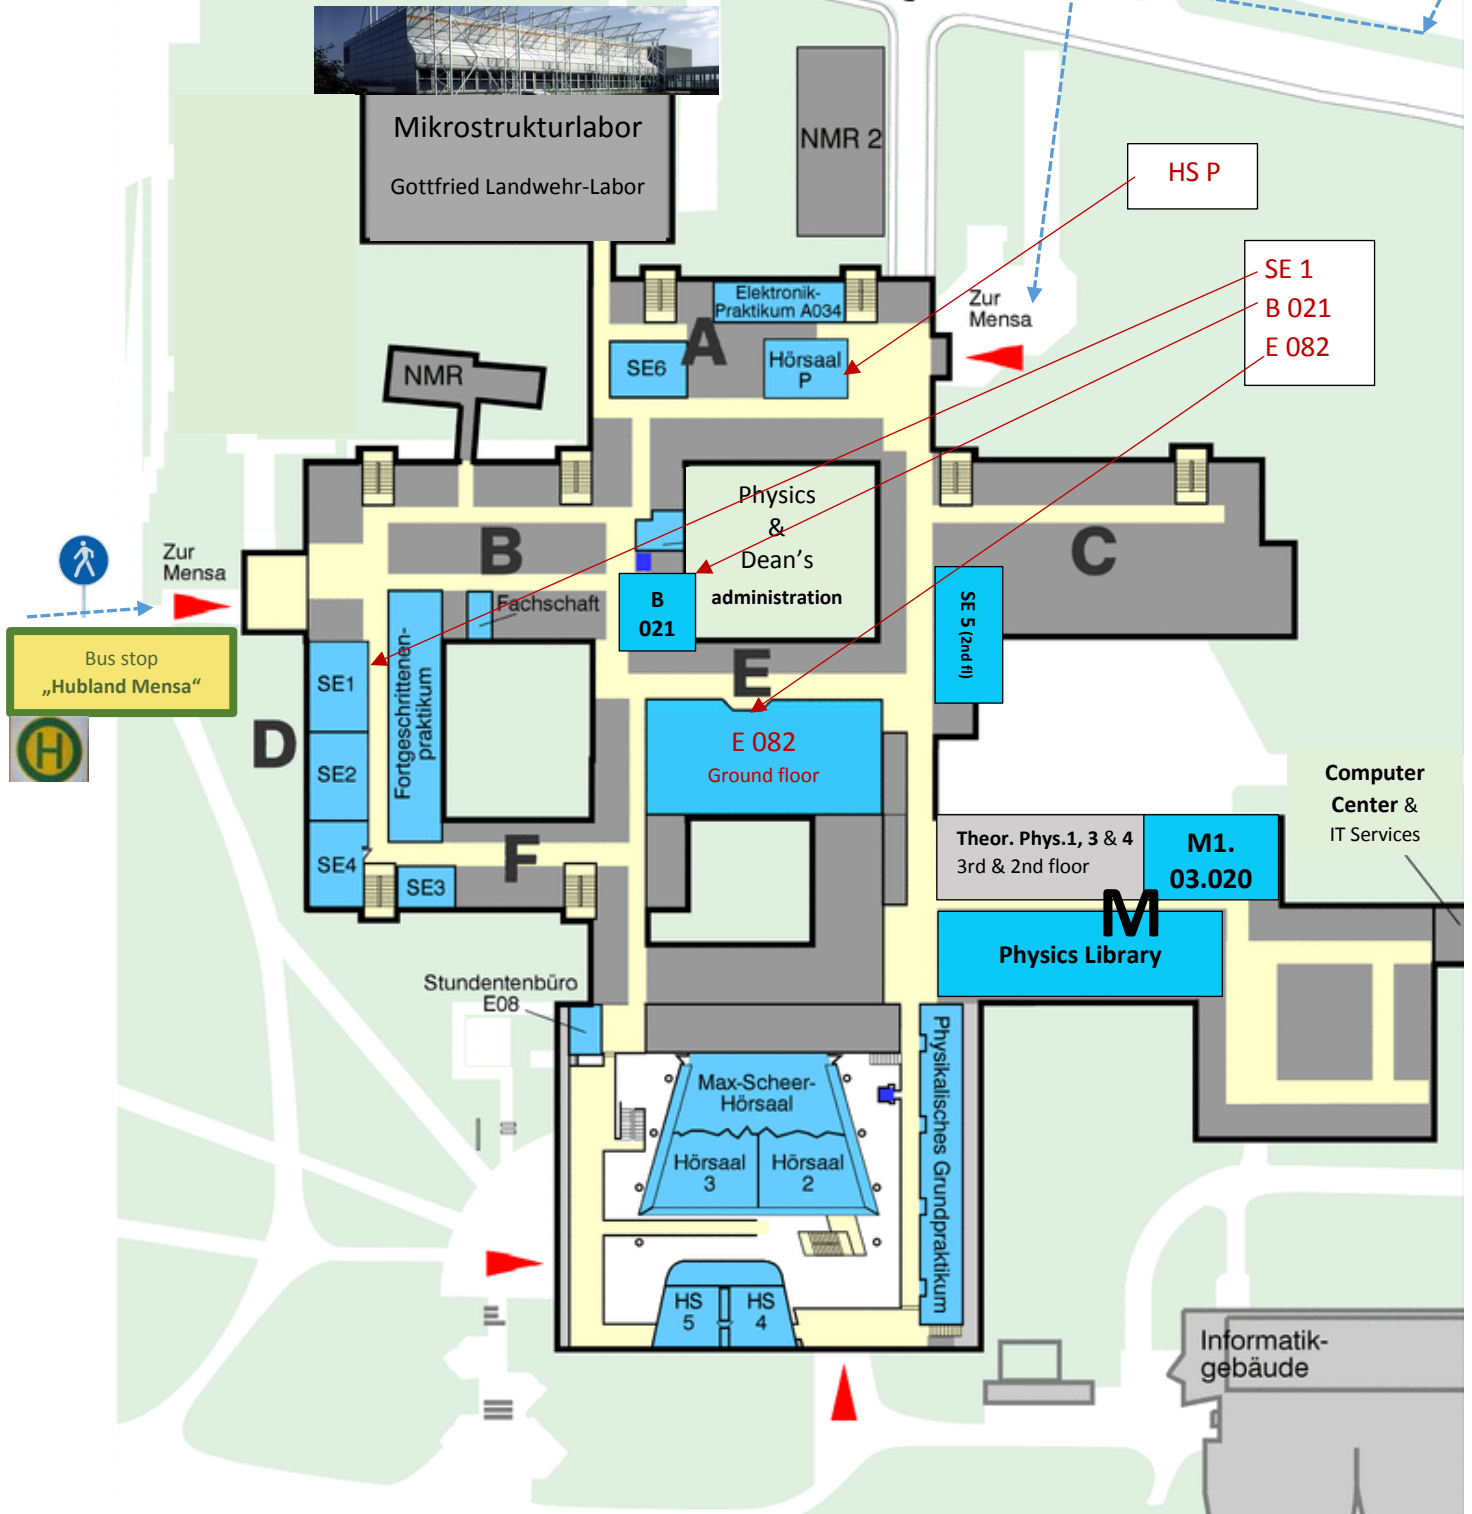

Bicycle and pedestrian bridge to Campus **Hubland Nord** and **Mensateria**

Bus stop
„Am Hubland“

Bus stop
„Mathematisches Institut“

Theodor-Boveri-Weg

Lecture halls and meeting rooms of the Physics Faculty - **P1** - (in blue), Campus **Hubland Süd** (2019-06/bw)